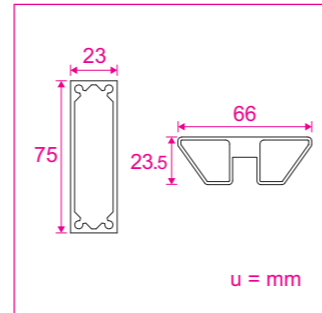

- Ghisa Cast iron ЧУГУН
- Titanio Titanium титан
- Nero Black черный