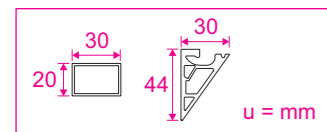

AWARD 2017
Shortlisted

DAMA L

DAMA L

DAMA L 140

Materiale / Materials / МАТЕРИАЛ
Alluminio / Aluminium / Алюминий

140 x 60 140 x 90 140 x 120

| | | | |
|-----------------|---------------|---------------|---------------|
| Kg. | 4.2 | 5.3 | 7.3 |
| L cm | 64.0 | 94.0 | 126.0 |
| L1 cm | 60.0 | 90.0 | 60.0 |
| H cm (min-max) | 142.8 - 145.8 | 142.8 - 145.8 | 142.8 - 145.8 |
| P cm | 15.0 | 15.0 | 15.0 |
| X1 cm (min-max) | 32.8 - 35.8 | 32.8 - 35.8 | 32.8 - 35.8 |
| X2 cm | 30.0 | 30.0 | 30.0 |
| X3 cm (min-max) | - | - | 17.8 - 20.8 |
| X4 cm (min-max) | - | - | 32.8 - 35.8 |