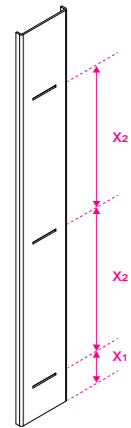

TOWER

TOWER

TOWER-S "A"

Materiale / Materials / МАТЕРИАЛ
Ferro / Iron / Железо

| | TOWERS S 735 |
|-------|--------------|
| Kg. | 2.11 |
| L cm | 10.0 |
| H cm | 73.5 |
| P cm | 1.2 |
| X1 cm | 6.4 |
| X2 cm | 27.0 |