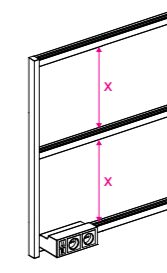

DAMA 720E

Materiale / Materials / МАТЕРИАЛ
Alluminio / Aluminium / Алюминий

	720 x 600	720 x 900	720 x 1200
Kg.	3.0	3.6	4.2
L cm	60.0	90.0	120.0
H cm	72.0	72.0	72.0
P cm	14.0	14.0	14.0
X cm	33.8	33.8	33.8