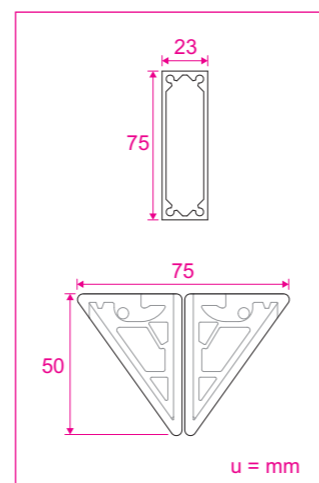

PIEDINI DI REGOLAZIONE

Grazie ai piedini di regolazione i montanti possono essere allineati e messi in tensione in modo solido e sicuro in tutta semplicità. Utilizzando i piedini di regolazione è possibile regolare l'altezza fino a 10 cm (5 cm in alto e 5 cm in basso).

ADJUSTING FEET

Thanks to the adjusting feet, you can easily align the pillars in a solid and safe manner. Using the adjustment feet you can adjust the height up to 10 cm (5 cm upward and 5 cm downward).

РЕГУЛИРУЕМЫЕ НОЖКИ

Благодаря регулируемым ножкам, несущие колонны будут выровнены, прочно и надежно отрегулированы простым способом. Ими можно скорректировать высоту до 10 см (5 см снизу и 5 см сверху).