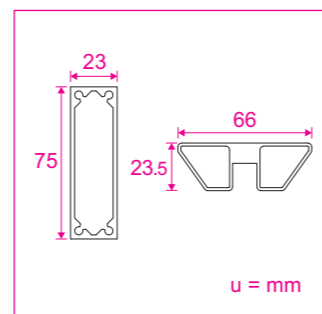

- Ghisa Cast iron ЧУГУН
- Titanio Titanium титан
- Nero Black черный