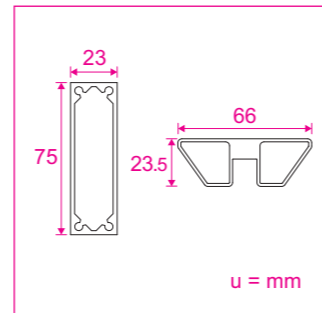

- Ghisa Cast iron ЧУГУН
- Titanio Titanium титан
- Nero Black черный