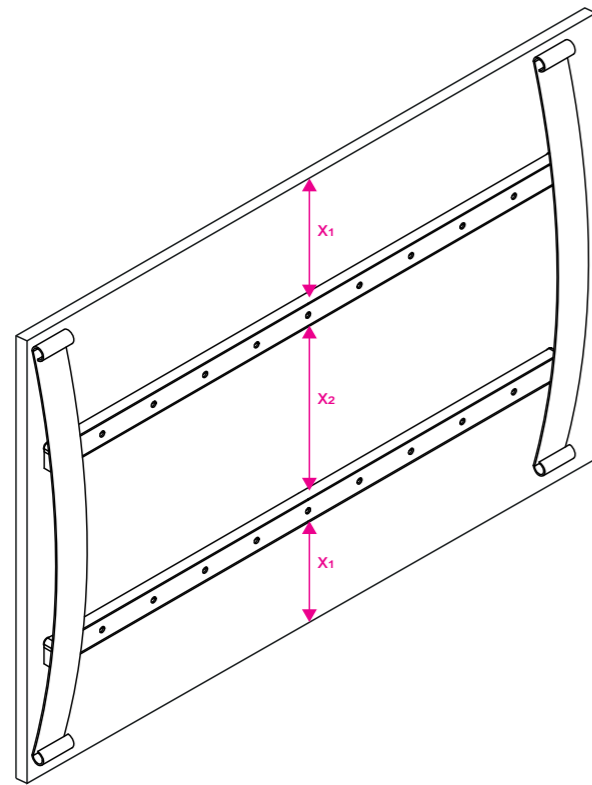

TECA

TECA

TECA 600

Materiale / Materials / МАТЕРИАЛ
Ferro / Iron / Железо

600x900

600x1200

600x1500

| | | | |
|-------|------|-------|-------|
| Kg. | 2.8 | 3.3 | 3.8 |
| L cm | 90.0 | 120.0 | 150.0 |
| H cm | 60.0 | 60.0 | 60.0 |
| P cm | 5.0 | 5.0 | 5.0 |
| X1 cm | 13.0 | 13.0 | 13.0 |
| X2 cm | 24.5 | 24.5 | 24.5 |