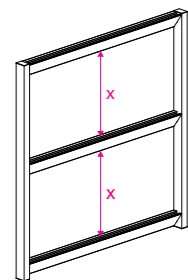

DAMA 600

Materiale / Materials / МАТЕРИАЛ
Alluminio / Aluminium / Алюминий

	600 x 600	600 x 900	600 x 1200
Kg.	2.0	2.6	3.2
L cm	60.0	90.0	120.0
H cm	60.0	60.0	60.0
P cm	3.0	3.0	3.0
X cm	27.8	27.8	27.8