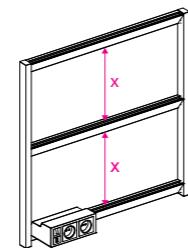

DAMA 600E

Materiale / Materials / МАТЕРИАЛ
Alluminio / Aluminium / Алюминий

	600 x 600	600 x 900	600 x 1200
Kg.	2.7	3.3	3.9
L cm	60.0	90.0	120.0
H cm	60.0	60.0	60.0
P cm	14.0	14.0	14.0
X cm	27.8	27.8	27.8