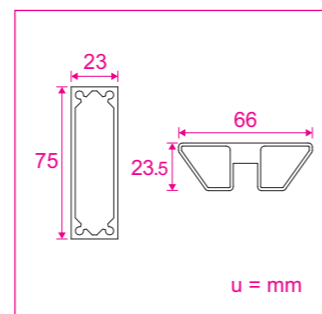

- Ghisa Cast iron ЧУГУН
- Titanio Titanium титан
- Nero Black черный