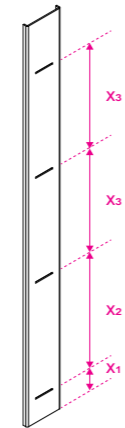

TOWER-S "B"

Materiale / Materials / МАТЕРИАЛ
Ferro / Iron / Железо

	TOWERS S 1035
Kg.	2.96
L cm	10.0
H cm	103.5
P cm	1.2
X1 cm	6.4
X2 cm	30.0
X3 cm	27.0