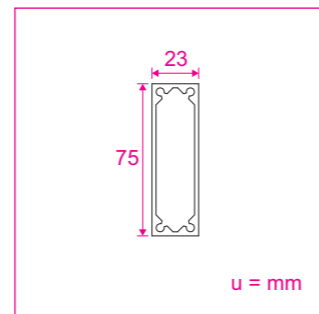

- Titanio
  Titanium
  титан
- Nero
  Black
  черный

OUTLINE

Accessori / Accessories / Аксессуары

Mensola legno 60
Wood shelf 60
деревянная полка 60
pagina 190

Mensola legno 90
Wood shelf 90
деревянная полка 90
pagina 190

Mensola legno 120
Wood shelf 120
деревянная полка 120
pagina 190