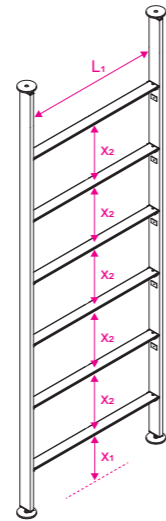

VERTICAL LINE

VERTICAL LINE

VERTICAL LINE - H238

Materiale / Materials / МАТЕРИАЛ
Alluminio / Aluminium / Алюминий

| | 238 x 600 | 238 x 900 | 238 x 1200 |
|-----------------|---------------|---------------|---------------|
| Kg. | 12.2 | 14.0 | 15.8 |
| L cm | 72.8 | 102.8 | 132.8 |
| L1 cm | 60.0 | 90.0 | 120.0 |
| H cm (min-max) | 238.0 - 248.0 | 238.0 - 248.0 | 238.0 - 248.0 |
| P cm | 10.0 | 10.0 | 10.0 |
| X1 cm (min-max) | 23.3 - 29.3 | 23.3 - 29.3 | 23.3 - 29.3 |
| X2 cm | 38.7 | 38.7 | 38.7 |

VERTICAL LINE - H268

Materiale / Materials / МАТЕРИАЛ
Alluminio / Aluminium / Алюминий

| | 268 x 600 | 268 x 900 | 268 x 1200 |
|-----------------|---------------|---------------|---------------|
| Kg. | 12.7 | 14.5 | 16.3 |
| L cm | 72.8 | 102.8 | 132.8 |
| L1 cm | 60.0 | 90.0 | 120.0 |
| H cm (min-max) | 268.0 - 278.0 | 268.0 - 278.0 | 268.0 - 278.0 |
| P cm | 29.7 | 29.7 | 29.7 |
| X1 cm (min-max) | 23.3 - 29.3 | 23.3 - 29.3 | 23.3 - 29.3 |
| X2 cm | 38.7 | 38.7 | 38.7 |