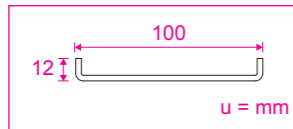

Finiture disponibili struttura
Structure finishing available
доступные покрытия структуры

Ghisa
Cast iron
ЧУГУН