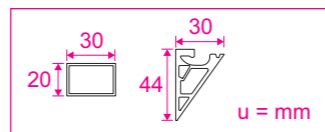

- Ghisa
  Cast iron
  ЧУГУН
- Bianco
  White
  БЕЛЫЙ