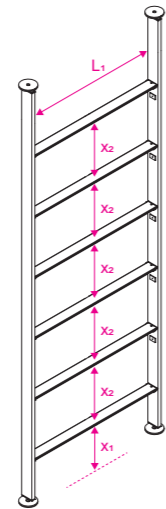

VERTICAL LINE

VERTICAL LINE

VERTICAL LINE - H238

Materiale / Materials / МАТЕРИАЛ
Alluminio / Aluminium / Алюминий

| | 238 x 600 | 238 x 900 | 238 x 1200 |
|-----------------|---------------|---------------|---------------|
| Kg. | 12.2 | 14.0 | 15.8 |
| L cm | 72.8 | 102.8 | 132.8 |
| L1 cm | 60.0 | 90.0 | 120.0 |
| H cm (min-max) | 238.0 - 248.0 | 238.0 - 248.0 | 238.0 - 248.0 |
| P cm | 10.0 | 10.0 | 10.0 |
| X1 cm (min-max) | 23.3 - 29.3 | 23.3 - 29.3 | 23.3 - 29.3 |
| X2 cm | 38.7 | 38.7 | 38.7 |

VERTICAL LINE - H268

Materiale / Materials / МАТЕРИАЛ
Alluminio / Aluminium / Алюминий

| | 268 x 600 | 268 x 900 | 268 x 1200 |
|-----------------|---------------|---------------|---------------|
| Kg. | 12.7 | 14.5 | 16.3 |
| L cm | 72.8 | 102.8 | 132.8 |
| L1 cm | 60.0 | 90.0 | 120.0 |
| H cm (min-max) | 268.0 - 278.0 | 268.0 - 278.0 | 268.0 - 278.0 |
| P cm | 29.7 | 29.7 | 29.7 |
| X1 cm (min-max) | 23.3 - 29.3 | 23.3 - 29.3 | 23.3 - 29.3 |
| X2 cm | 38.7 | 38.7 | 38.7 |