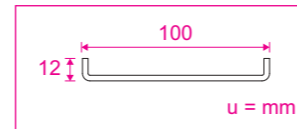

Finiture disponibili struttura
Structure finishing available
доступные покрытия структуры

Ghisa
Cast iron
ЧУГУН