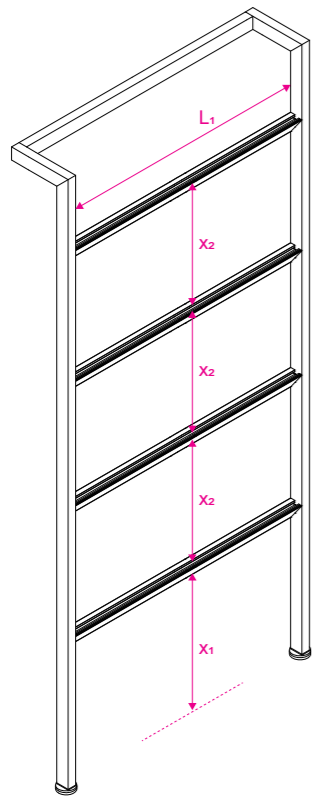

AWARD 2017
Shortlisted

DAMA L

DAMA L

DAMA L 140

Materiale / Materials / МАТЕРИАЛ
Alluminio / Aluminium / Алюминий

140 x 60 140 x 90 140 x 120

| | | | |
|-----------------|---------------|---------------|---------------|
| Kg. | 4.2 | 5.3 | 7.3 |
| L cm | 64.0 | 94.0 | 126.0 |
| L1 cm | 60.0 | 90.0 | 60.0 |
| H cm (min-max) | 142.8 - 145.8 | 142.8 - 145.8 | 142.8 - 145.8 |
| P cm | 15.0 | 15.0 | 15.0 |
| X1 cm (min-max) | 32.8 - 35.8 | 32.8 - 35.8 | 32.8 - 35.8 |
| X2 cm | 30.0 | 30.0 | 30.0 |
| X3 cm (min-max) | - | - | 17.8 - 20.8 |
| X4 cm (min-max) | - | - | 32.8 - 35.8 |