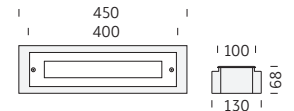

6 LED Dynamic max. 350mA POWER SUPPLY TO BE ORDERED SEPARATELY

84 96 2X1
6W (6 LED)
max. 350mA (3 channels)
power supply excluded
Class III
Category C4

84 96 2X3
6W (6 LED)
max. 350mA (3 channels)
power supply excluded
Class III
Category C4

84 96 2X8
6W (6 LED)
max. 350mA (3 channels)
power supply excluded
Class III
Category C4

84 96 2X7
6W (6 LED)
max. 350mA (3 channels)
power supply excluded
Class III
Category C4

how to create the product code

Dynamic versions available:

- 0 = RGB

other versions available ON REQUEST

- 8 = Dynamic White

Accessori | Zubehör

89 45 060
Controcassa Acciaio AISI 304 (dim. 130 x 450 x 68 mm)
Einbauehäuse Edelstahl AISI 430
(Abmessungen 130 x 450 x 68 mm)

89 17 000
Connettore Rapido IP67 3 x 1,5 mm² Ø 5 - 13 mm
Kabel-Schnellverbinder IP 67
3 x 1,5 mm² Ø 5 - 13 mm

89 17 004
Connettore Paguro IP68 max. 3 x 4 mm² Ø 9,5 - 12 mm
Gel-Verbinder Paguro IP 68
max. 3 x 4 mm² Ø 9,5 - 12 mm

! Disponibile su richiesta controcassa per installazioni a filo (tipo marmo).
Einbauehäuse zum bodenbündigen Einbau
(z. B. Marmor) auf Anfrage lieferbar.