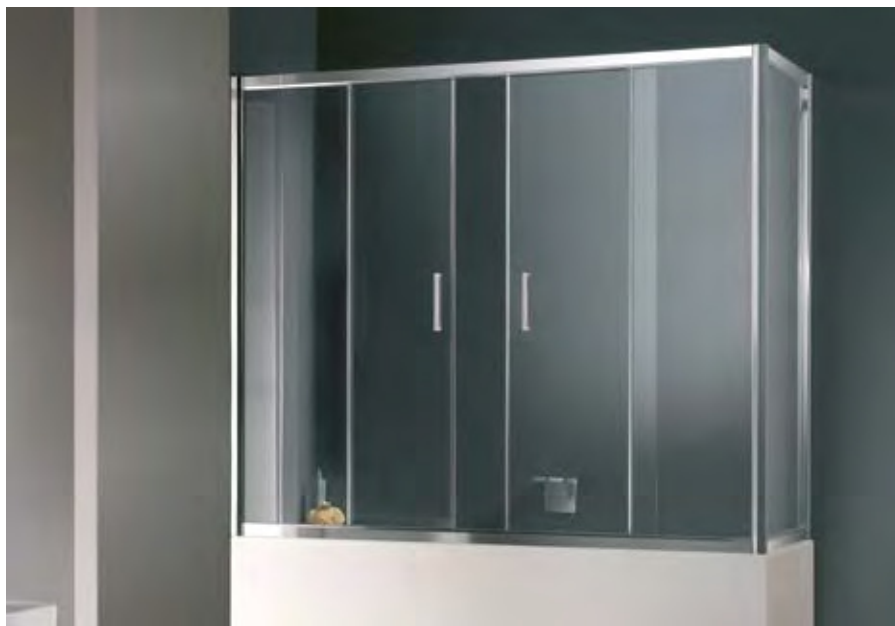

finiture | finishings | ausfuehrungen | finitions

MORE LIVE V + LV

finiture | finishings | ausfuehrungen | finitions

VANITY V + LV

190 cm 4 mm 12.8 cm option

finiture | finishings | ausfuehrungen | finitions